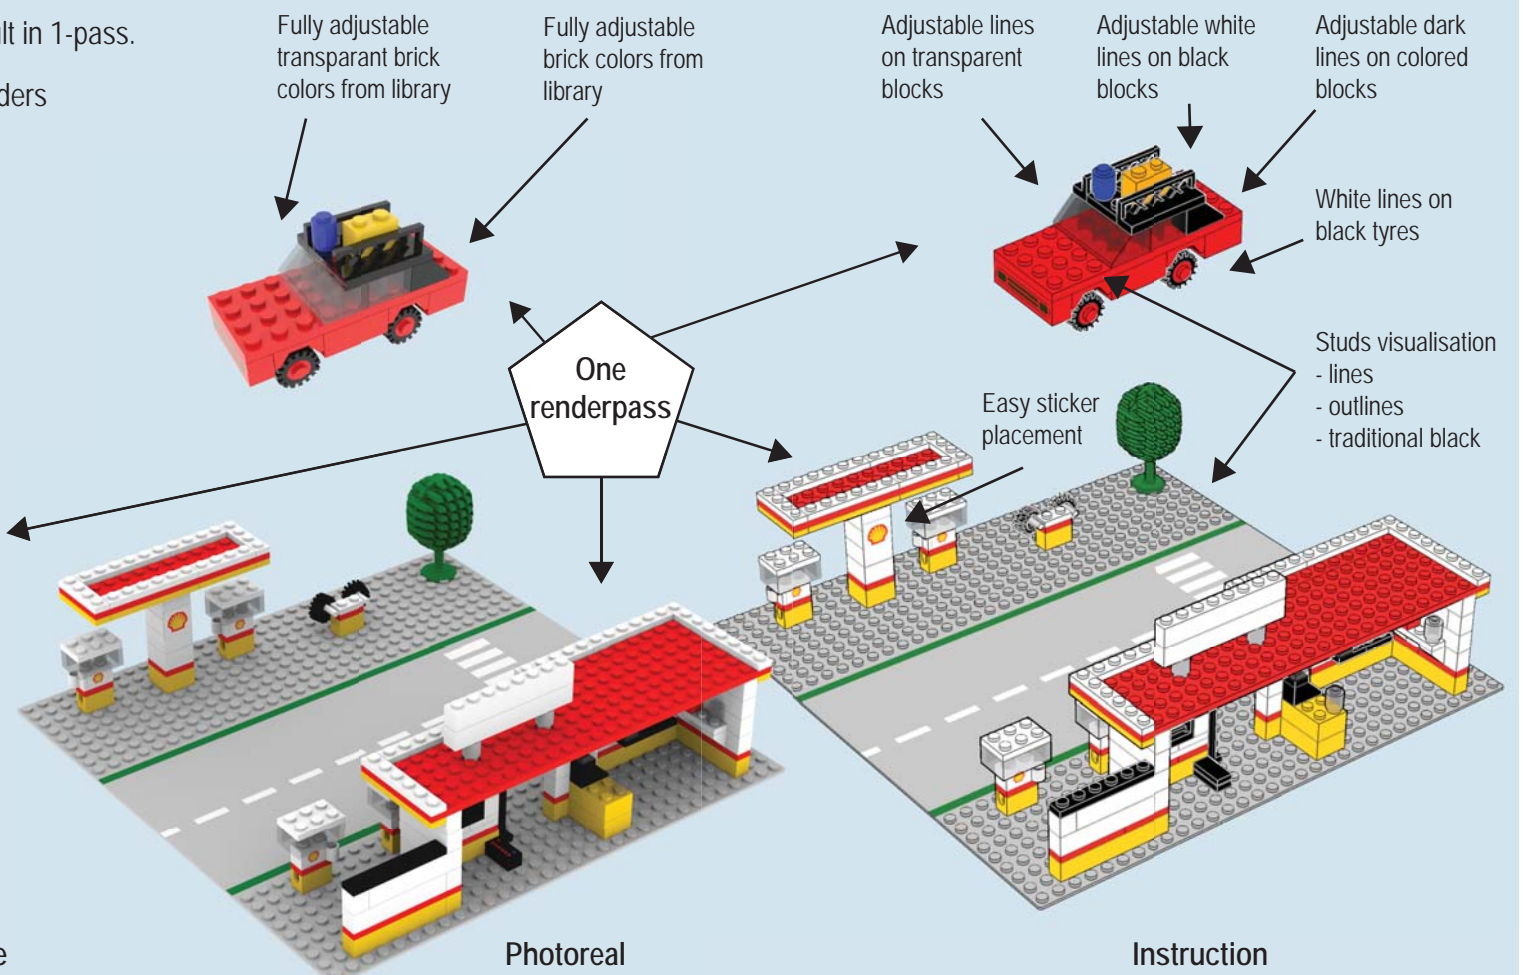

LP923 SHADER

RENDERMAN.

09 03
ANIMATION

LollipopShaders

3D MODEL

LIBRARY & TOOL SETS

Tailor made Library
- For Block Colors
- Edge Lines

Tools
- For the specific requirements of the
LEGO manuals

SHADER

RenderMan rendered result in 1-pass.
One material for Photoreal renders and line renders

Rendered instruction manual assembly page

Photoreal

Instruction

ASSEMBLY ANIMATION

Animated frames rendered in RenderMan with the LP923 Shader

Fully adjustable per frame. Beauty image and individual layers (AOV)

PHOTOREAL IMAGES

ASSEMBLY MANUAL

LEGO APP

LEGO BOX