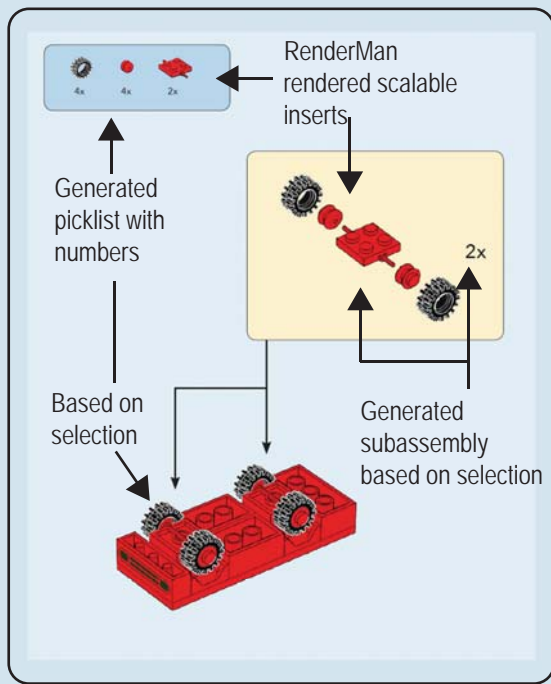

LP923 SHADER

RENDERMAN.

09 03
ANIMATION

LollipopShaders

3D MODEL

LIBRARY & TOOL SETS

Tailor made Library
- For Block Colors
- Edge Lines

Tools
- For the specific requirements of the
LEGO manuals

SHADER

RenderMan rendered result in 1-pass.
One material for Photoreal renders and line renders

Rendered instruction manual assembly page

Photoreal

Instruction

ASSEMBLY ANIMATION

Animated frames rendered in RenderMan with the LP923 Shader

Fully adjustable per frame. Beauty image and individual layers (AOV)

PHOTOREAL IMAGES

ASSEMBLY MANUAL

LEGO APP

LEGO BOX